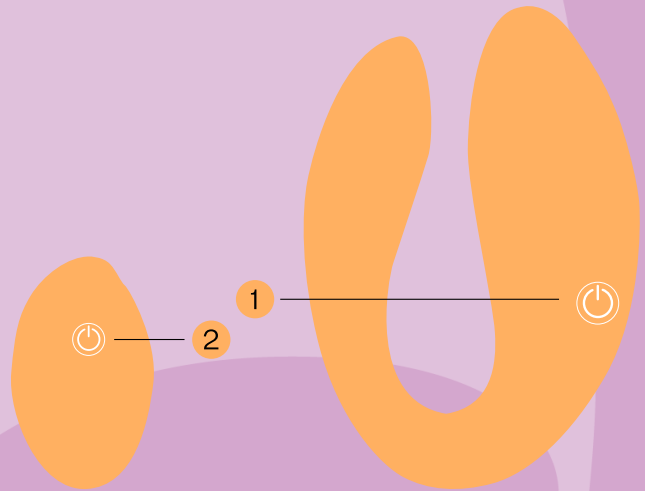

✦ Operation

Without Remote Control

Long press  1 for three seconds to turn on or off, and it will be in standby mode.

When powered on short press  1 to change the frequency. The lights will change with 10-mode frequencies.

With Remote Control

When the main body is on, short press  2 to change the frequencies. The lights will change with 10-mode frequencies.

Long press  2 for three seconds to enter standby mode.

NOTE: The white light will blink on and off during charging, and then will light up continuously when it is fully charged.