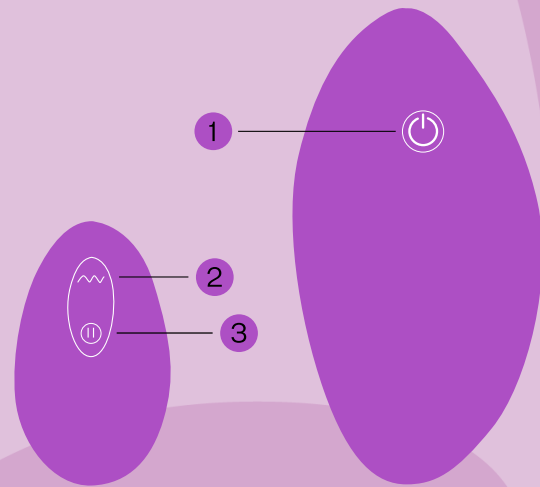

✦ Operation

Without Remote Control

Long press  1 for two seconds to turn on or off, and it will be in standby mode. (There will be 2 seconds of vibration when turning on). When powered on short press  1 to switch among 10 vibration modes.

With Remote Control

When the main body is on, short press  2 to switch among 10 vibration modes. Short press  3 to enter standby mode.

NOTE: The white light will blink on and off during charging, and then will light up continuously when it is fully charged.